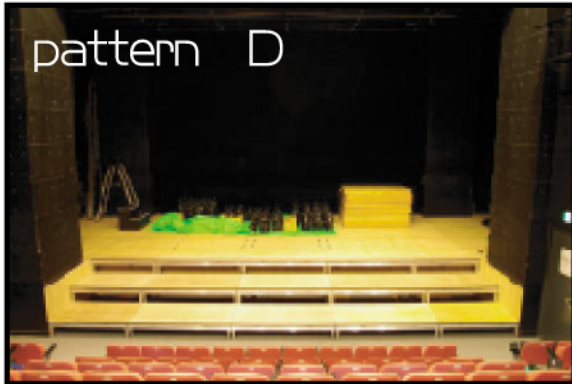

BIG TREE THEATER 張出  
STAGE DECK 施工例 2

pattern D

pattern E

pattern F