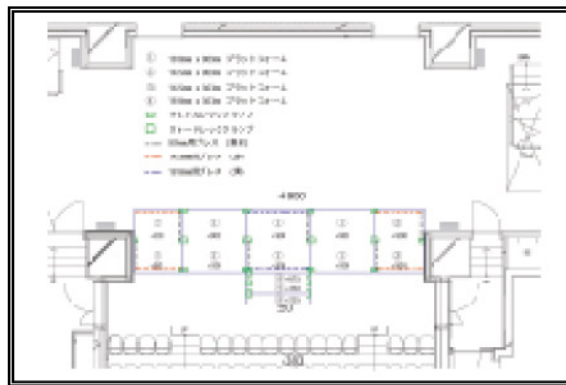

BIG TREE THEATER 張出  
STAGE DECK 施工例 2

pattern D

pattern E

pattern F